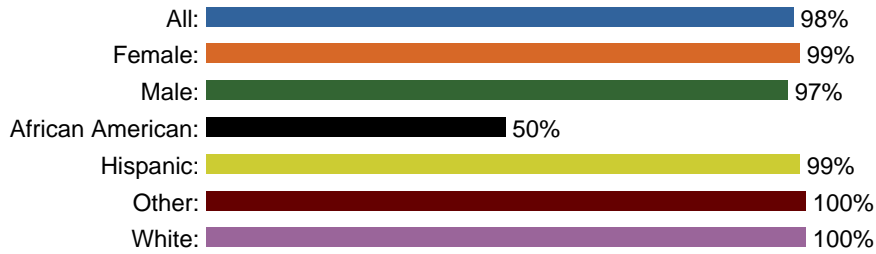

Educator Certification Online System

Texas AandM International University (240502)

Test Pass Rates for the Completion Year 2015

Period	All	Female	Male	African American	Hispanic	Other	White
9/1/2014-8/31/2015	<u>98%(105)</u>	<u>99%(82)</u>	<u>97%(23)</u>	<u>50%(1)</u>	<u>99%(98)</u>	<u>100%(1)</u>	<u>100%(5)</u>

Acceptable: 80%

[Back One Year](#) [Forward One Year](#)

[Close Window](#)